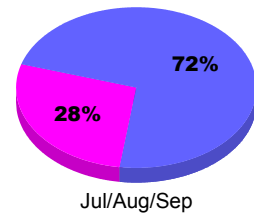

**Membership Results
2011-2012**

**Membership
2010-2011**

Month	Net Memb Goal	Actual New Memb	Actual Dropped Memb	Gain/Loss of Memb	Gain/Loss of Memb
Jul/Aug/Sep		51	-69	-18	-8
Totals		51	-69	-18	-8

Membership Results 2011-2012

Goal, New, Dropped, Gain/Loss

Comparison of Membership Gain/Loss

Current Year Compared to the Previous Year

Gender Comparison 2011-2012

Male Female